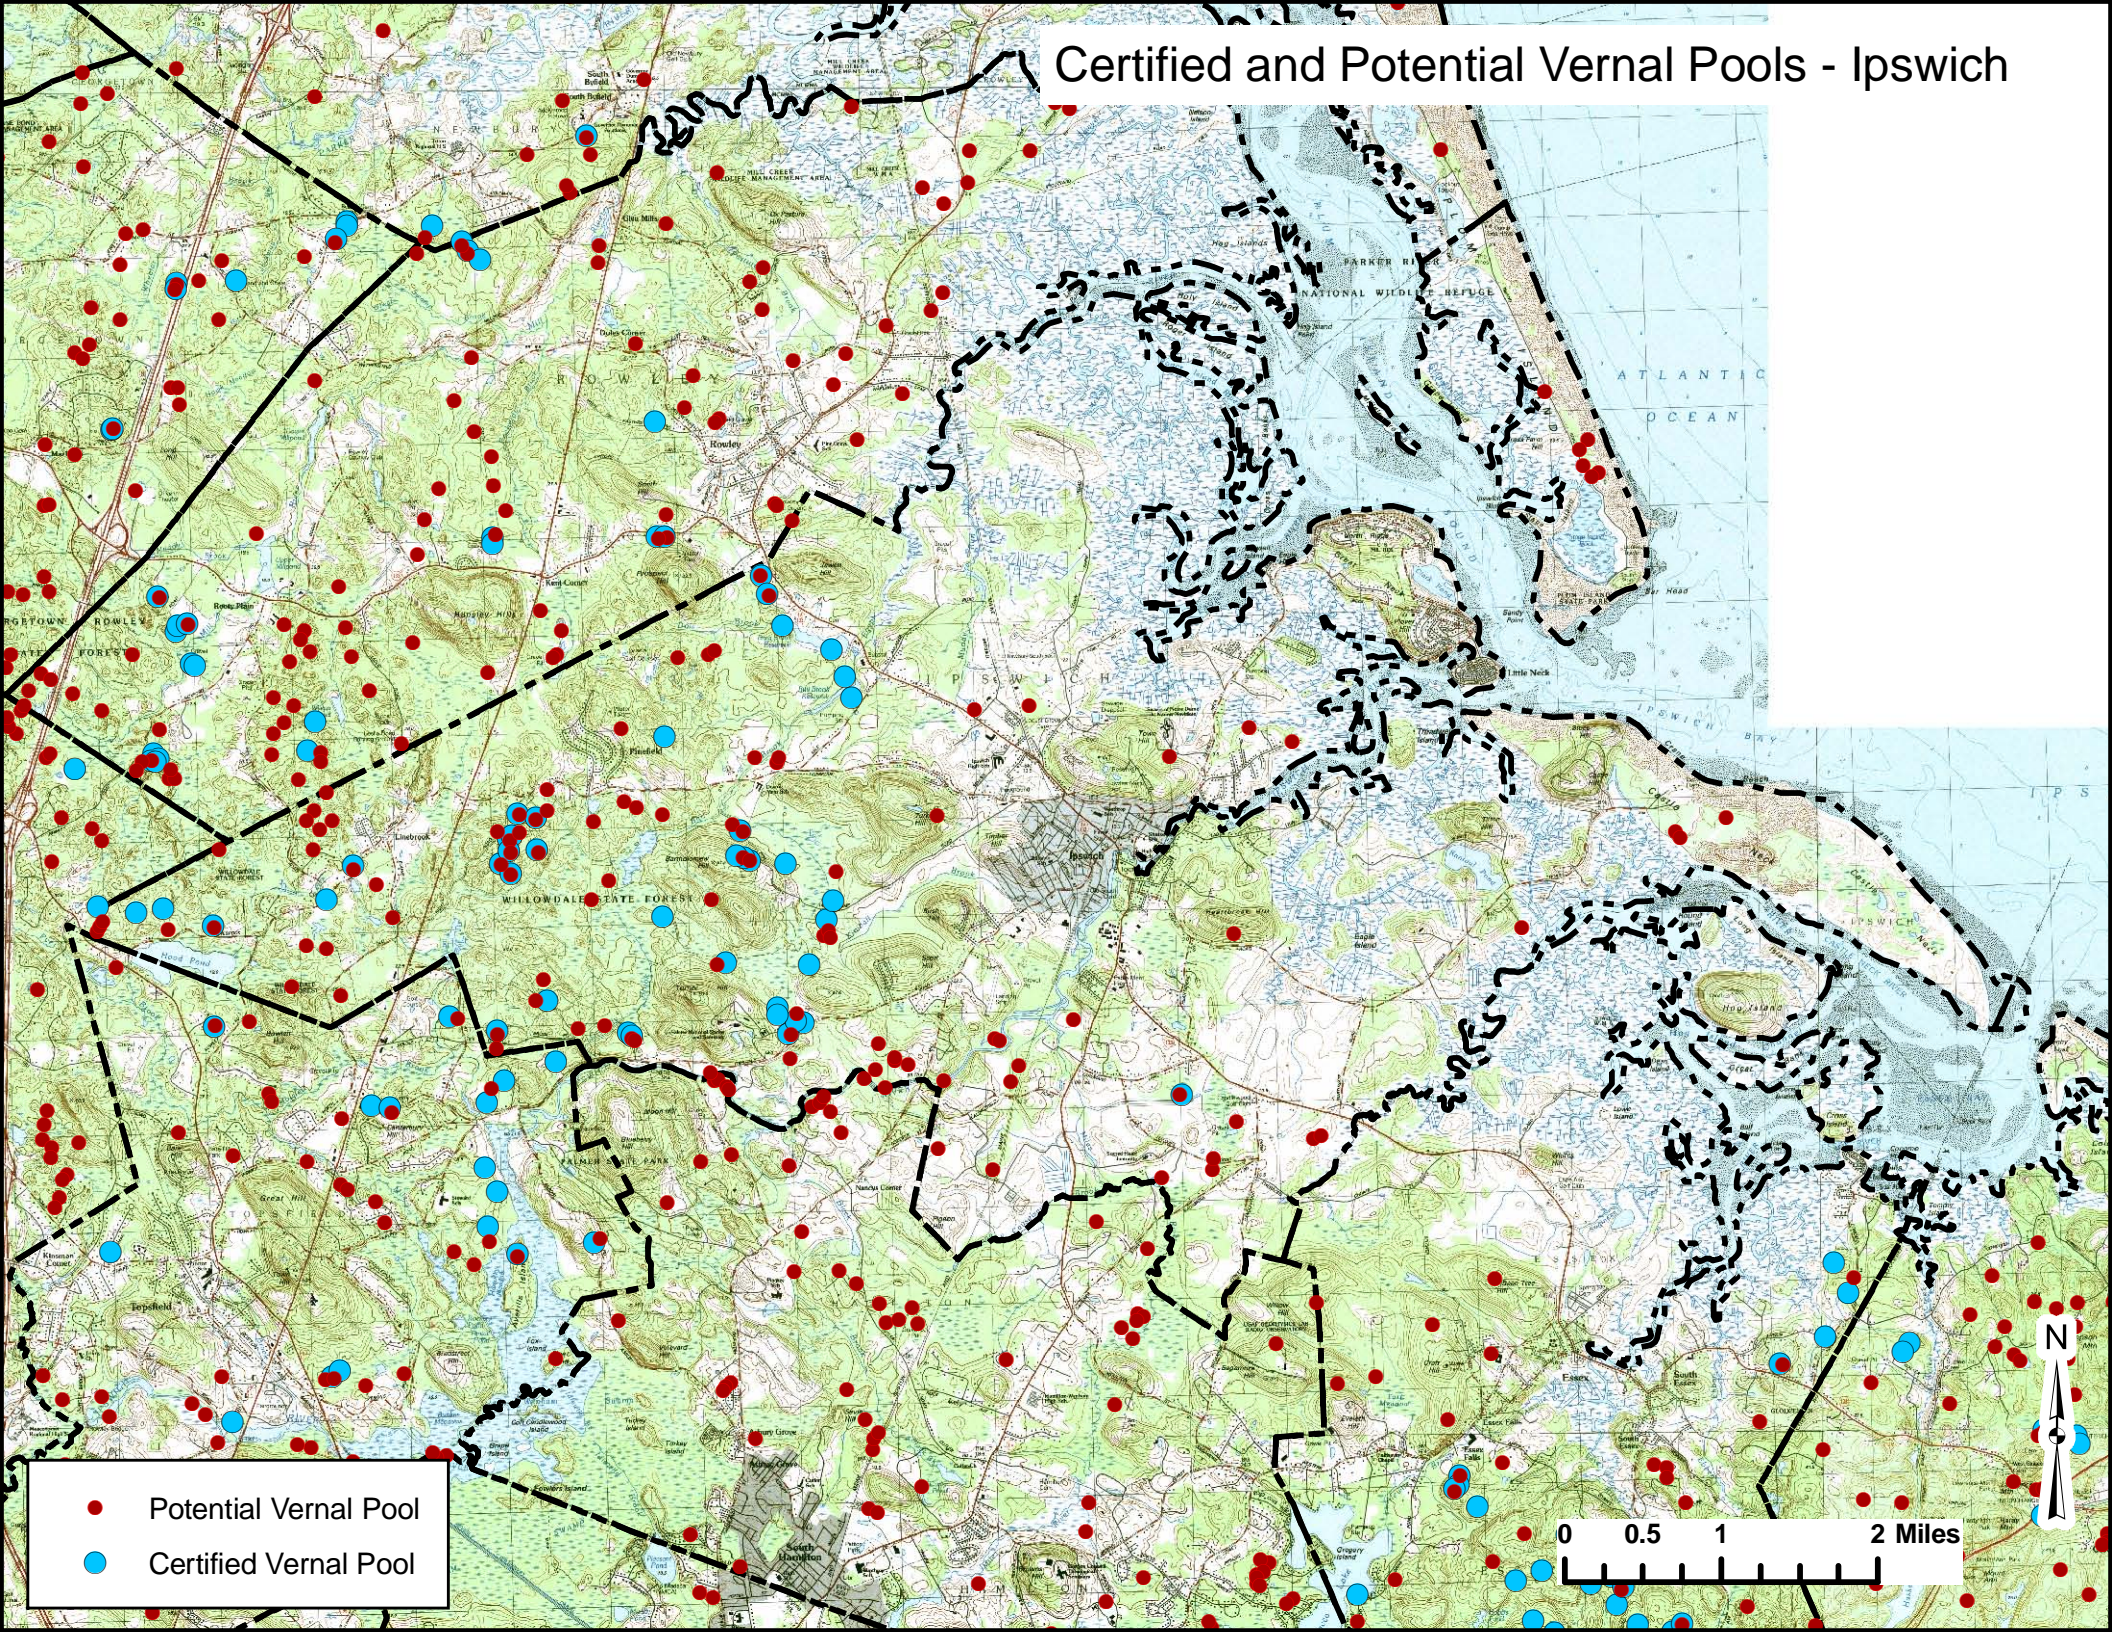

# Certified and Potential Vernal Pools - Ipswich

- Potential Vernal Pool
- Certified Vernal Pool

0 0.5 1 2 Miles